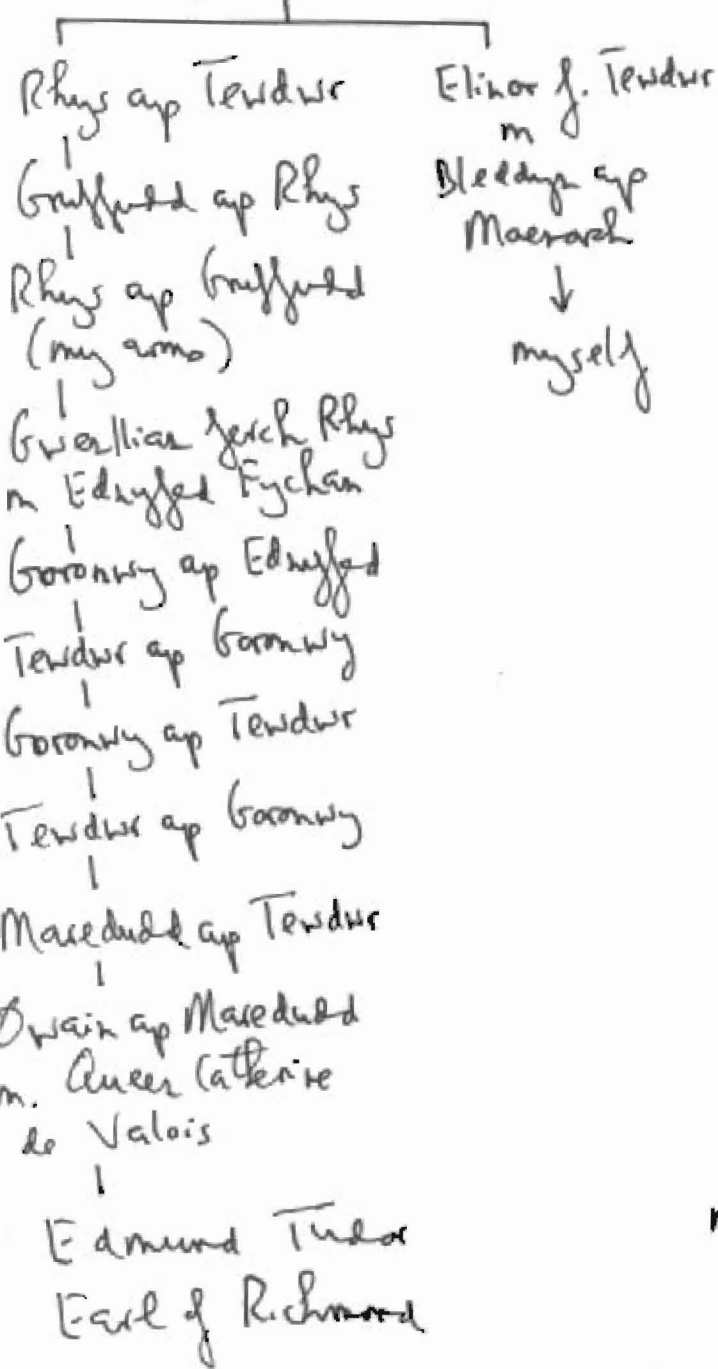

Ancestry of Henry VII Tudor.

Tewdwr Mawr

- Tudor.
- William I of Normandy
 - Henry I
 - Matilda
 - Henry II
 - John Lackland
 - Henry III
 - Edward I
 - Edward II
 - Edward III

- John of Gaunt Duke of Lancaster (b. 1340)
- John Beaufort, Earl of Somerset (b. 1370)
- John Beaufort Duke of Somerset (b. 1404)
- Margaret Beaufort Countess of Richmond (b. 1443)

Henry VII Tudor